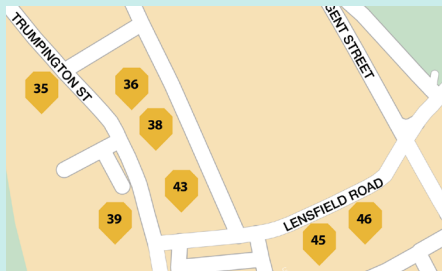

Nuclear Centre for Doctoral Training

What do you know about Nuclear Energy? - 10am – 4pm - hands-on

- Detect cosmic particles with our Cloud Chamber and Spark Chamber
- ‘Understanding Radioactivity’ - try our Geiger counter challenge!
- Learn about how nuclear energy, renewables, and fossil fuels fit together with our interactive European Electricity Monitor
- Make your own nuclear fuel to take home at our Fuel Fabrication Station

Future Infrastructure and Built Environment - Centre for Doctoral Training

Science Festival Constructionarium – Seminar Room, James Dyson Building – 10am to 4pm

- Castle Wars – Build a team castle with boxes and shoot down the other team’s castle with a projectile
- The self-supporting “Da Vinci” bridge – build your own easy-to assemble “Da Vinci” bridge
- Stay Grounded – Learn about the ground beneath your feet

Department of Chemistry

Festival Location Map Ref 45 - 10am – 4.30pm Supported by the Walters Kundert Charitable Trust.

- Hands-on activities, demonstrations and games with the students and researchers from the department.
- Create volcanoes or lava lamps out of common kitchen ingredients, investigate the properties of ‘dry ice’ or piece together your own molecular model

Finally, at the Department of Engineering, PIG - CASSOS's